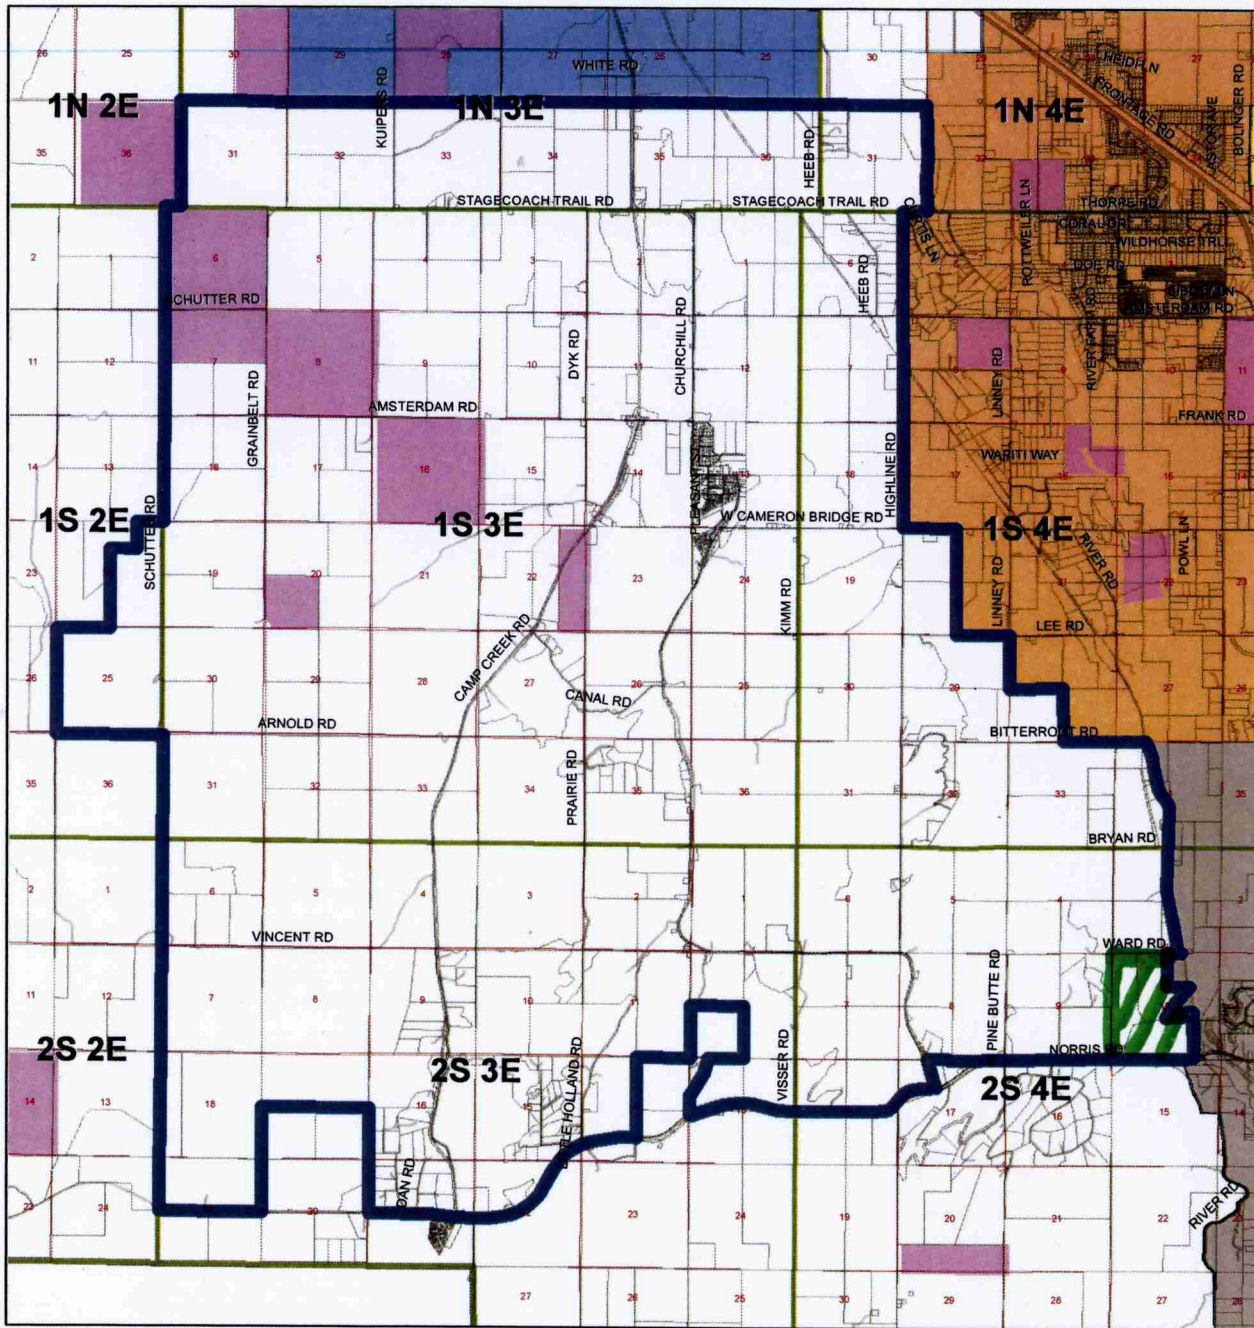

Amsterdam - Churchill Neighborhood Plan

Gallatin County, MT

Plan Adopted
01/19/2010

Map Generated by Gallatin County Planning Department for reference purposes only. For exact boundaries of the Amsterdam Churchill Neighborhood Plan, please refer to Resolution 2010-010.