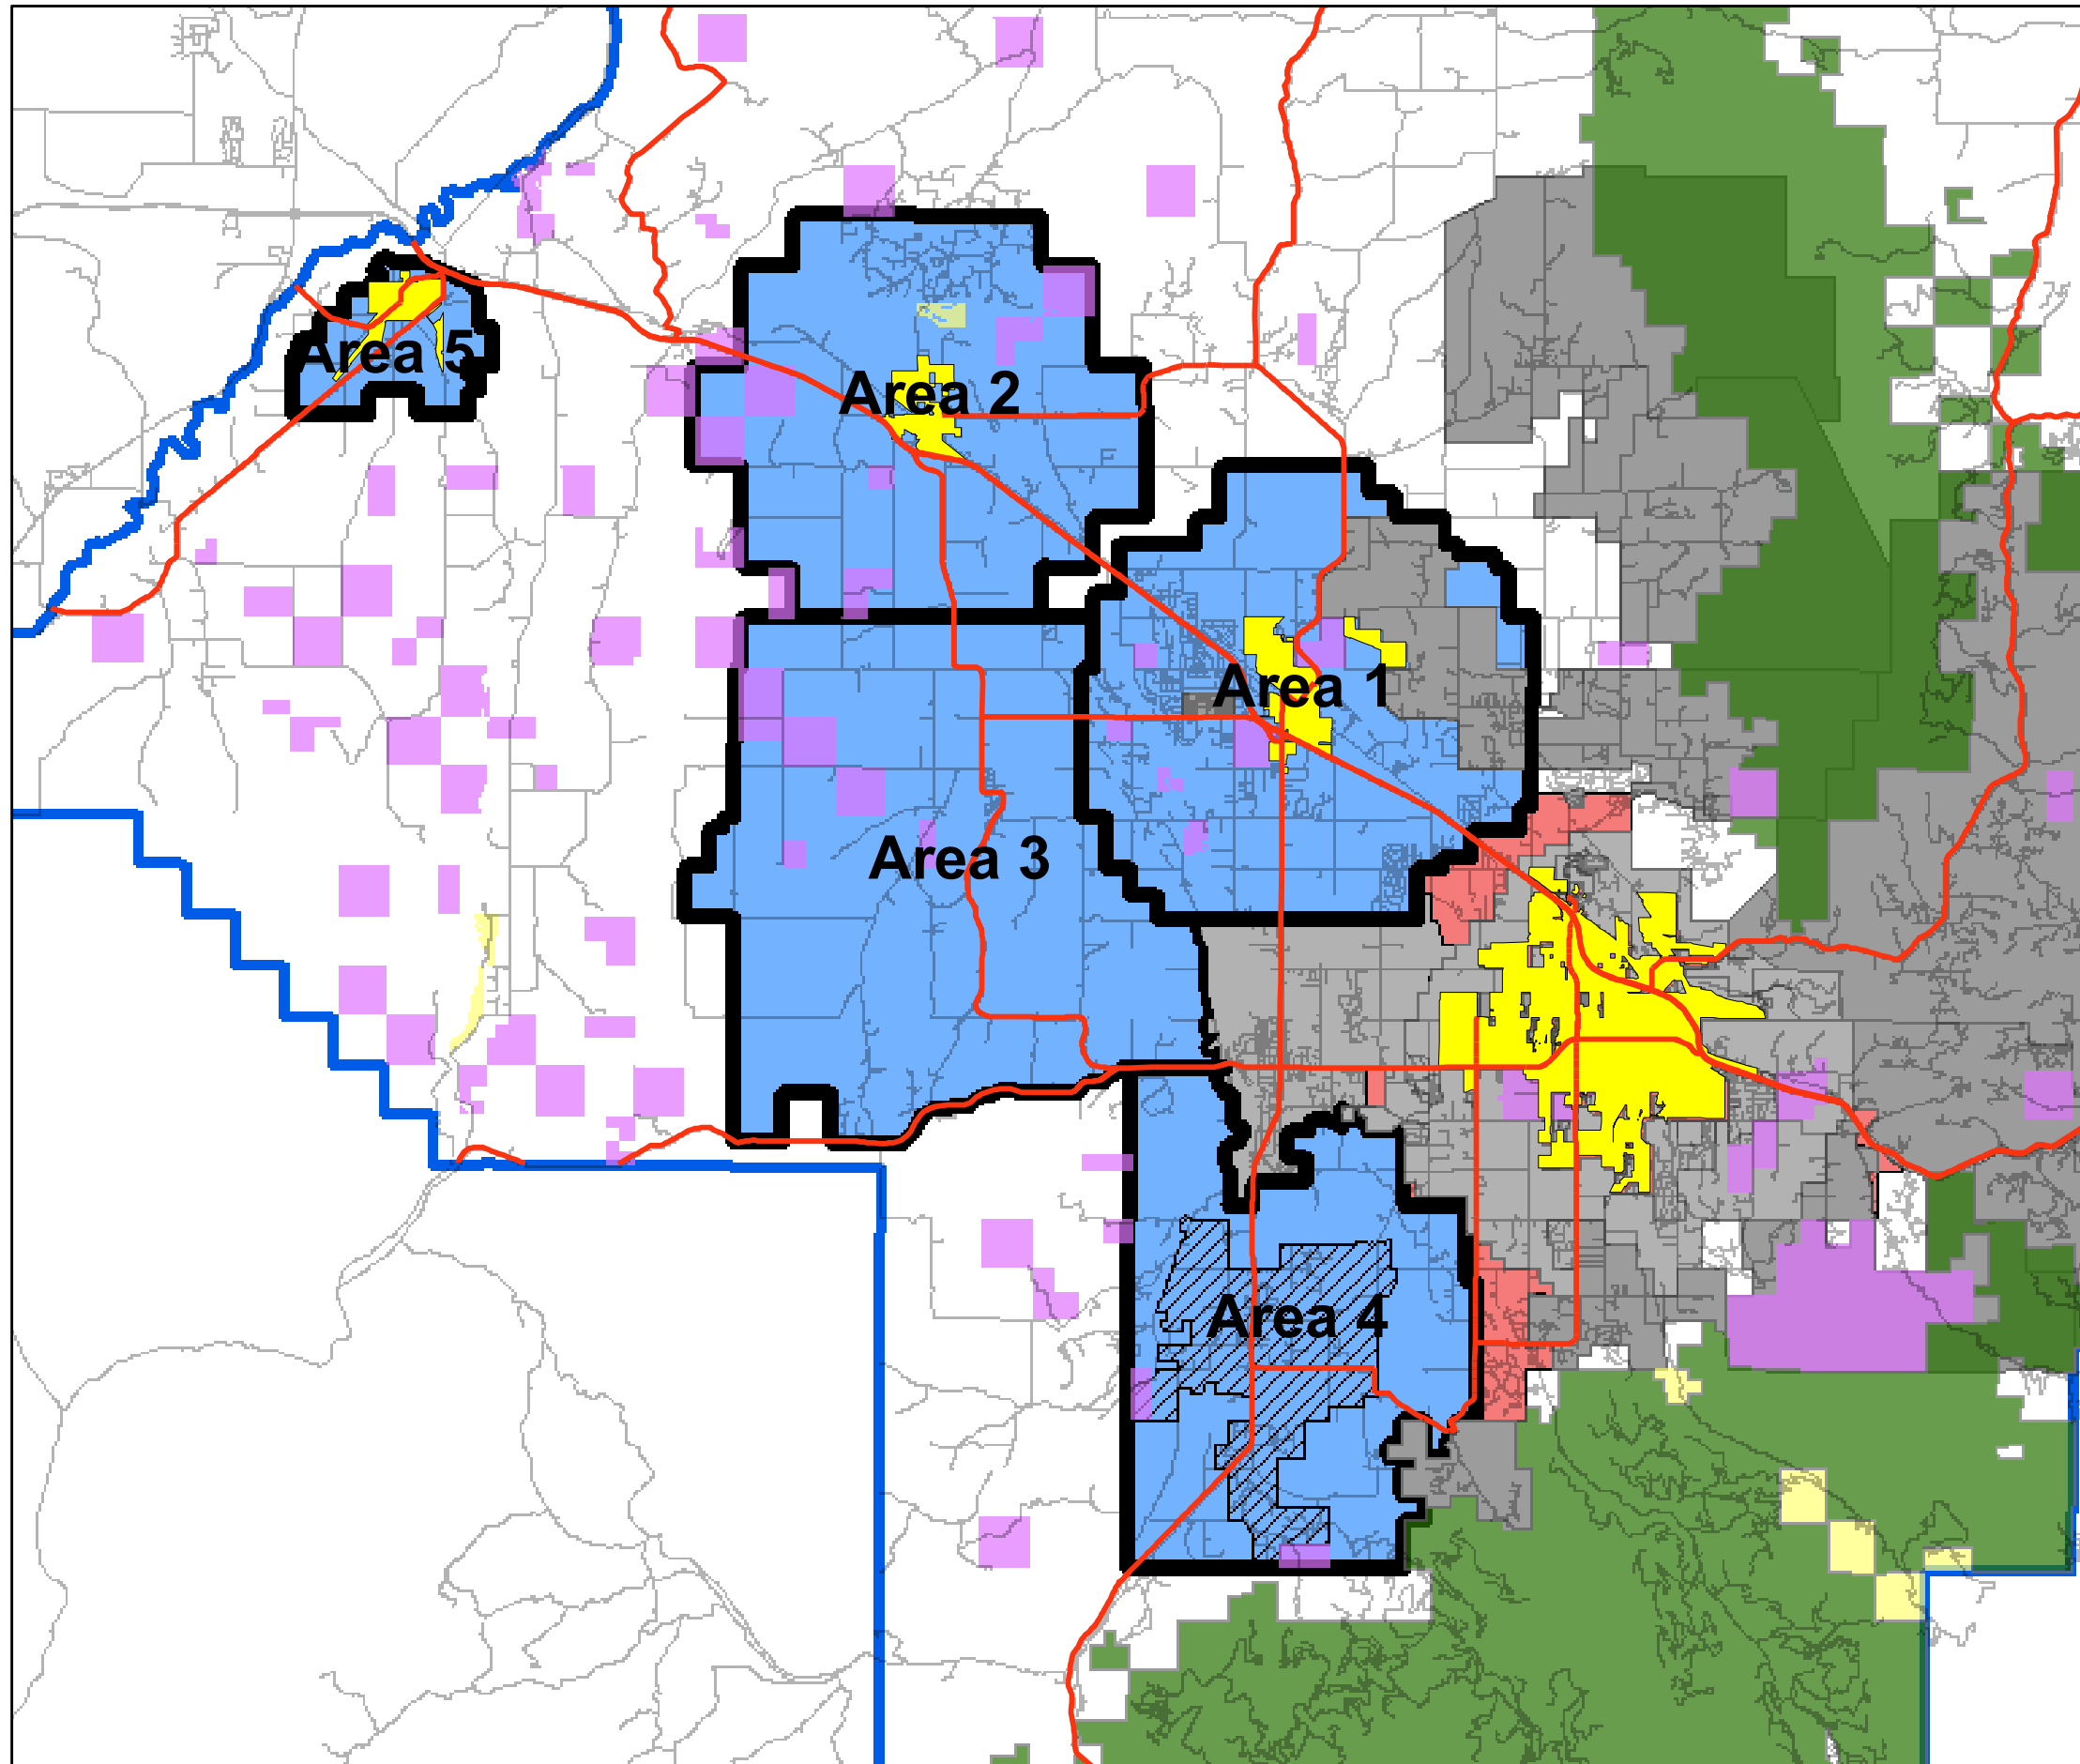

Gravel Regulation Areas Option C

Legend

- Major Roads
- Roads
- Municipal Boundaries
- Public Lands**
 - Forest Service
 - Local Government
 - State of Montana
- Gallatin County/Bozeman Area Planning Jurisdiction
- Zoned Areas
- Gallatin Gateway_NeighborhoodPlan
- Areas Proposed For Zoning at This Time
- Gallatin County Line