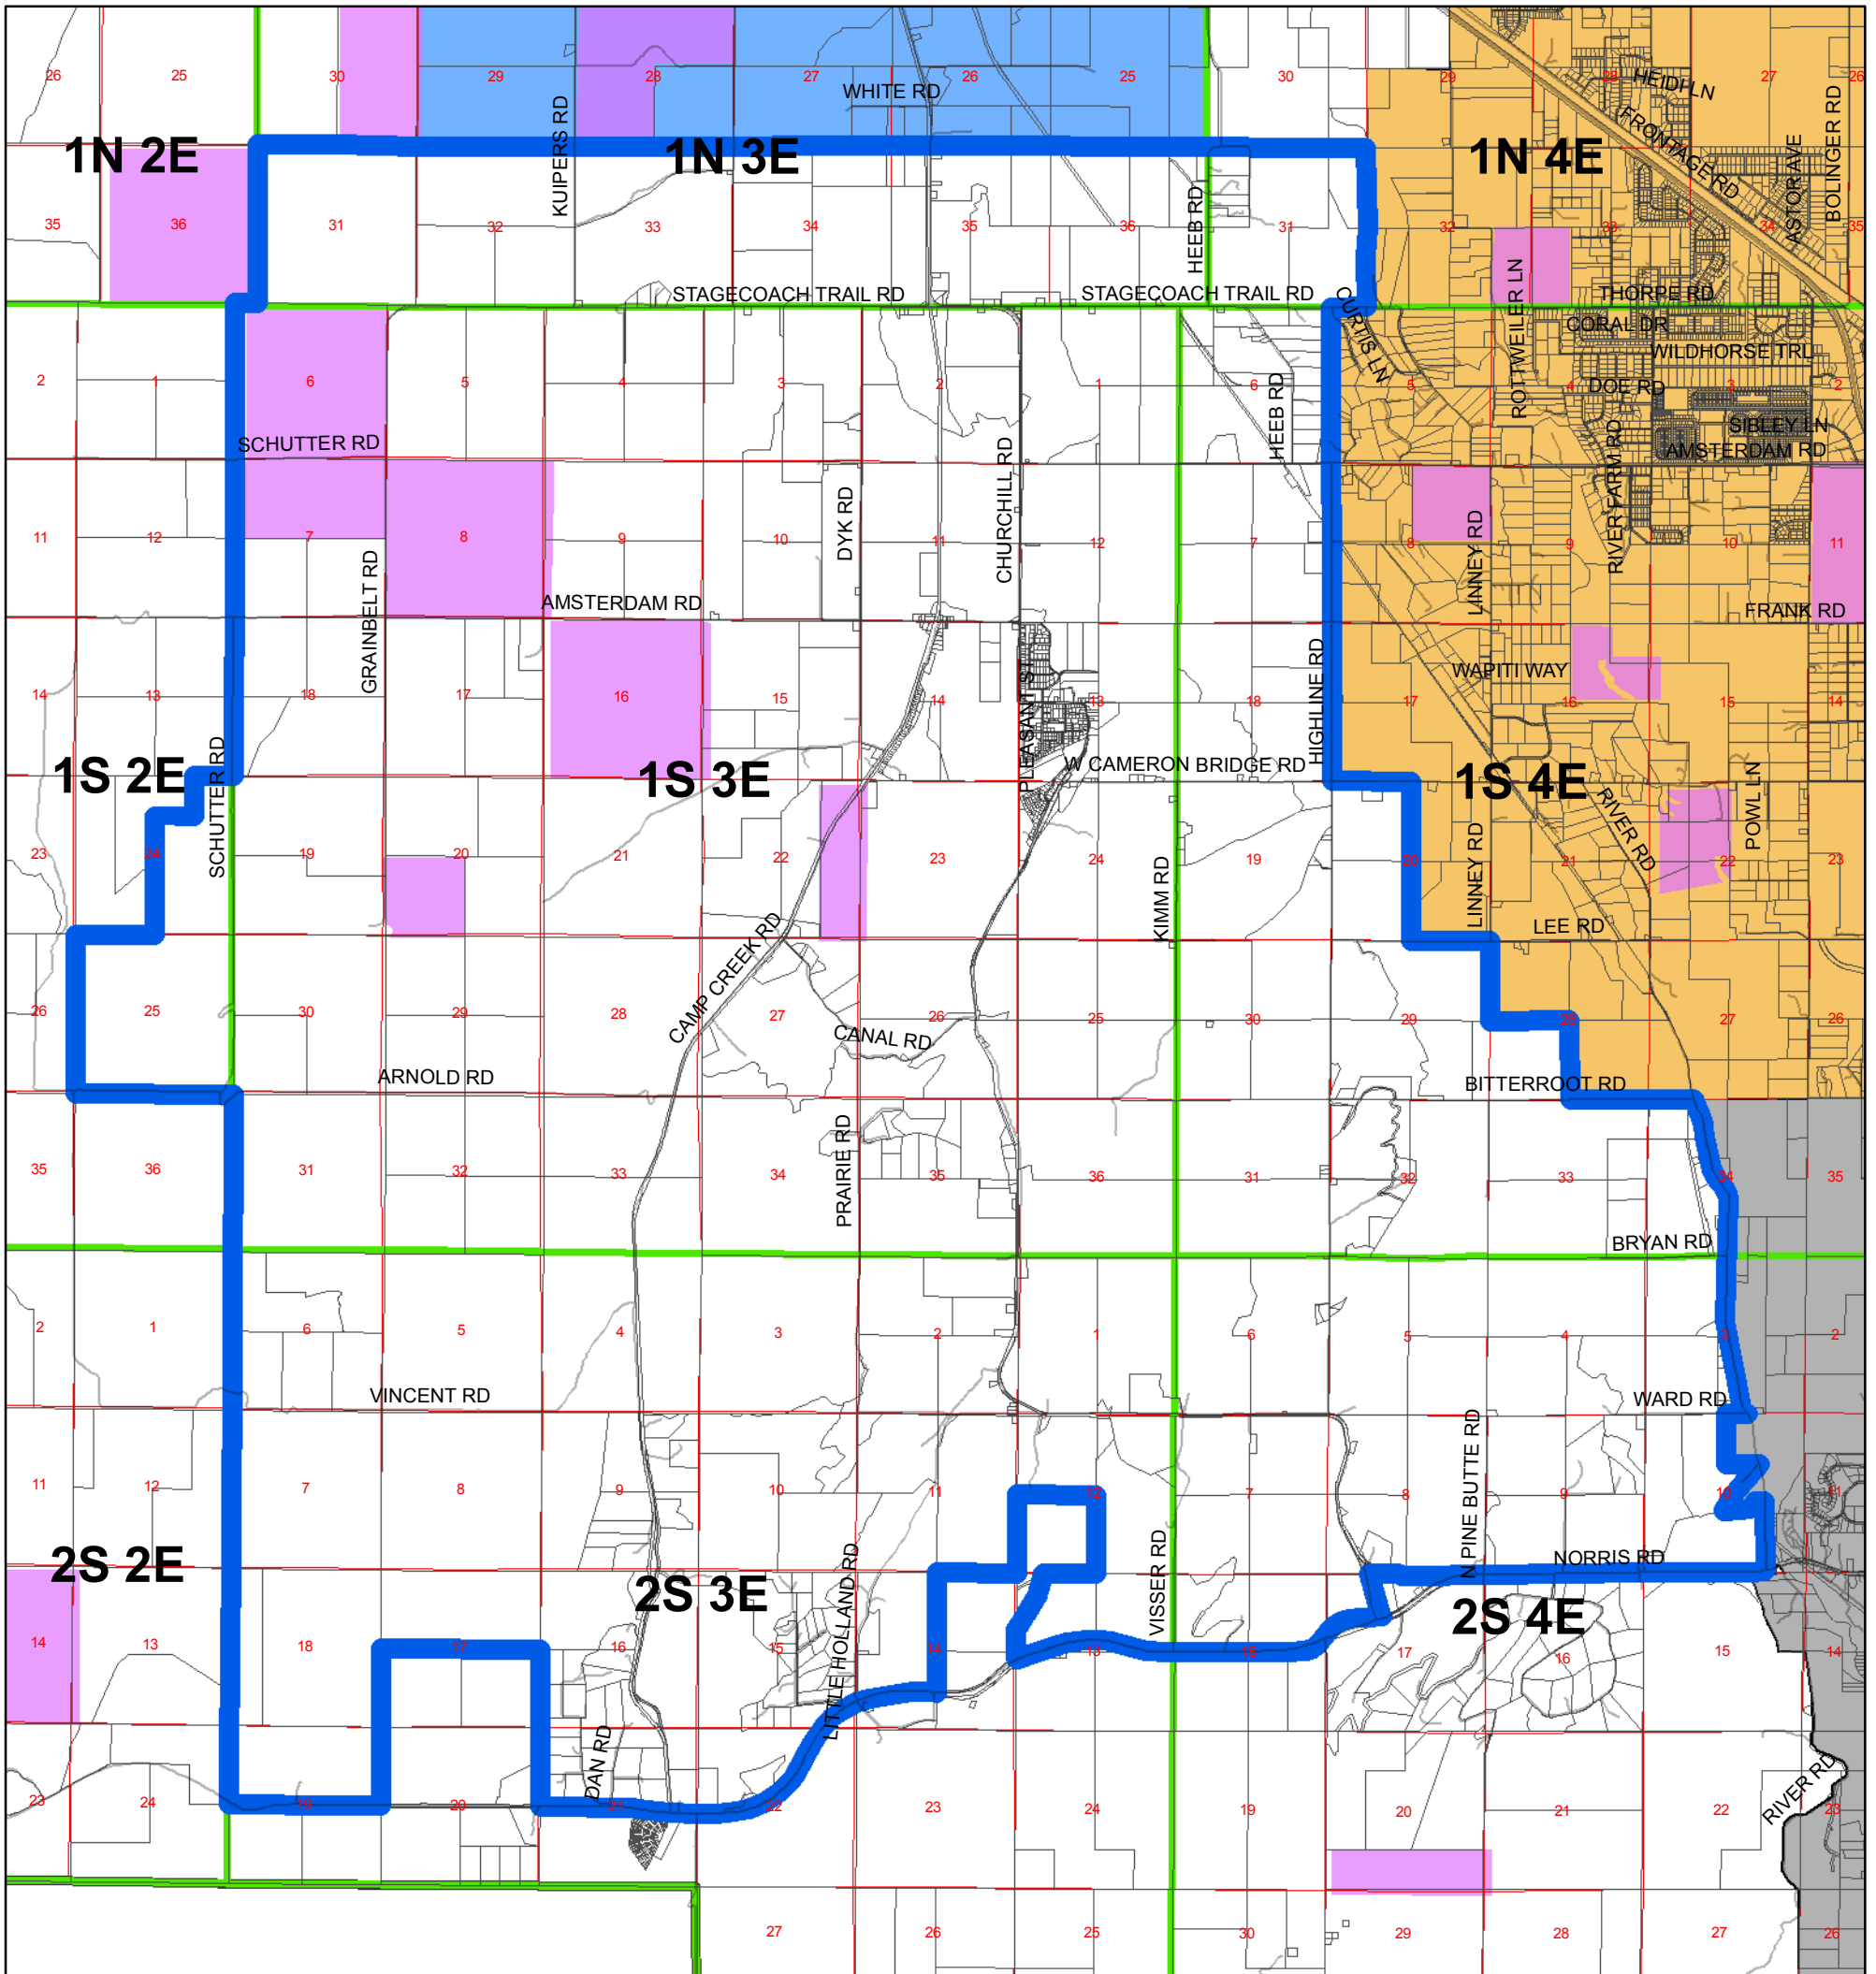

# Proposed Amsterdam - Churchill Zoning District

Gallatin County, MT

*DRAFT*  
01/27/2010

Map Generated by Gallatin County Planning Department for reference purposes only. For exact boundaries of the Amsterdam Churchill Neighborhood Plan, please refer to Resolution 2010-010.